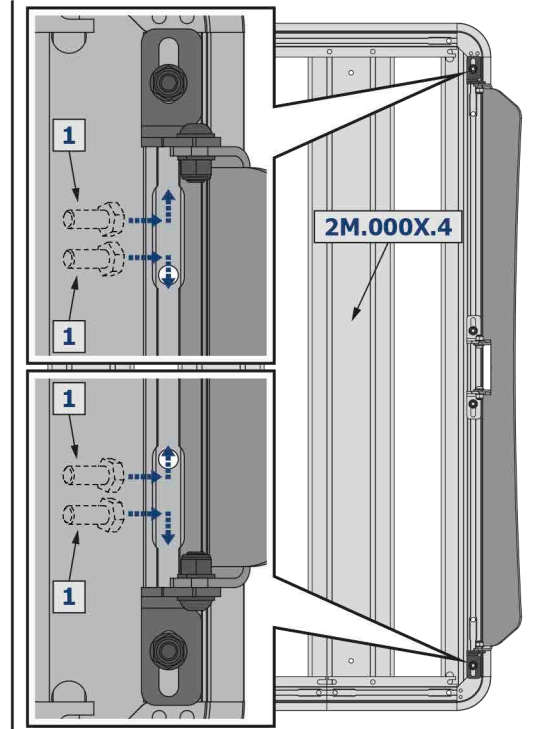

RIVAL

WIND DEFLECTOR
for RIVAL MODULAR RACK
1350mm-1430mm

2MD.0020.1

1		2		3		4	
M8x20	x4	M8x20	x4	M8	x8	ø8	x12