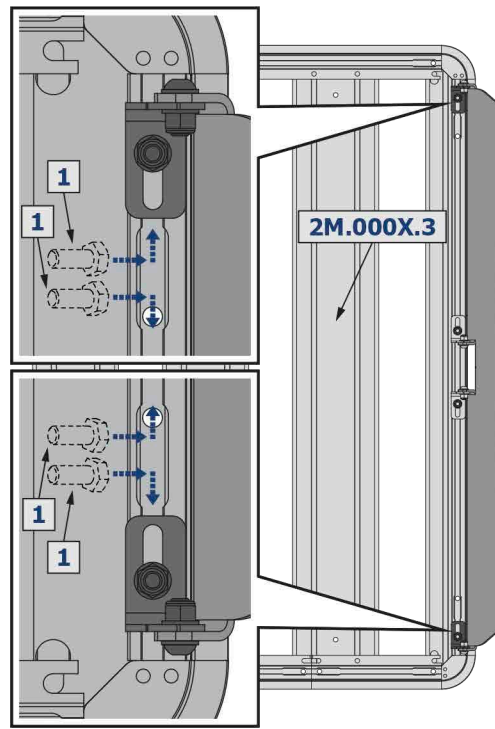

RIVAL

WIND DEFLECTOR
for RIVAL MODULAR RACK
1350mm-1430mm

2MD.0020.1

1		2		3		4	
M8x20	x4	M8x20	x4	M8	x8	ø8	x12