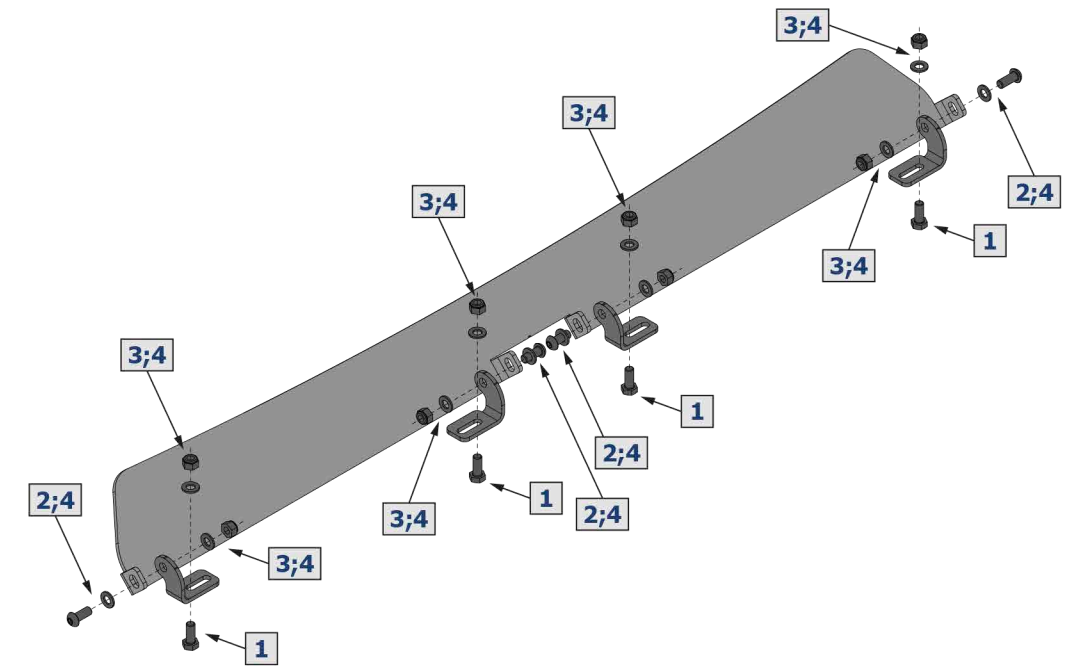

RIVAL

WIND DEFLECTOR
for RIVAL MODULAR RACK
1350mm-1430mm

2MD.0020.1

1		2		3		4	
M8x20	x4	M8x20	x4	M8	x8	ø8	x12