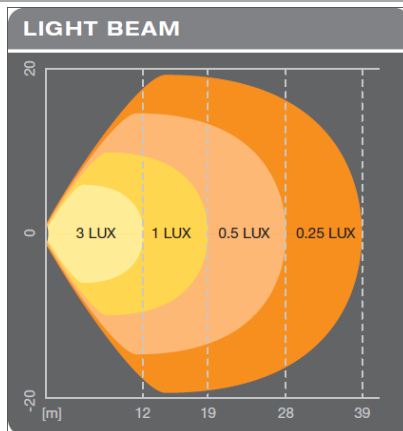

Product Details – RIVAL LED FOG CORNERING & POSITION LIGHT

Features

- Fully ECE compliant reverse light function (R23)
- Increased road safety due to higher visibility with color temperature up to 6000K
- Plug & play installation for whole RIVAL bumper range
- Compact and robust: Unbreakable polycarbonate lens to endure heavy duty application, over and under voltage protection
- Integrated driver and thermal management system for a superior lifetime
- OSRAM high performance LED's
- Highest resistance against environmental influences

Technical specifications

- Light distance @ 1lx: ~19m
- Hot lumen: 120lm
- Color temperature: 6000K
- Rated input power: 6W
- Input voltage: 12V
- IP Protection: IP6K9K
- EMC/EMI: ECE R10
- Over voltage protection: up to 24V
- Polarity protection