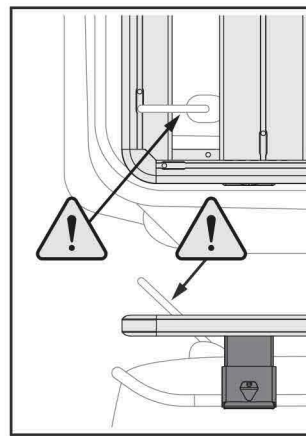

GUTTER MOUNTS
for Suzuki Jimny
3-DOOR/5-DOOR
(2018 - present)

2M.5501.K

1  M8x20 x18	2  M8x30 x6
3  M8 x18	4  Ø8 x18
5  Ø8 x24	6  M8 x6
7  x6	