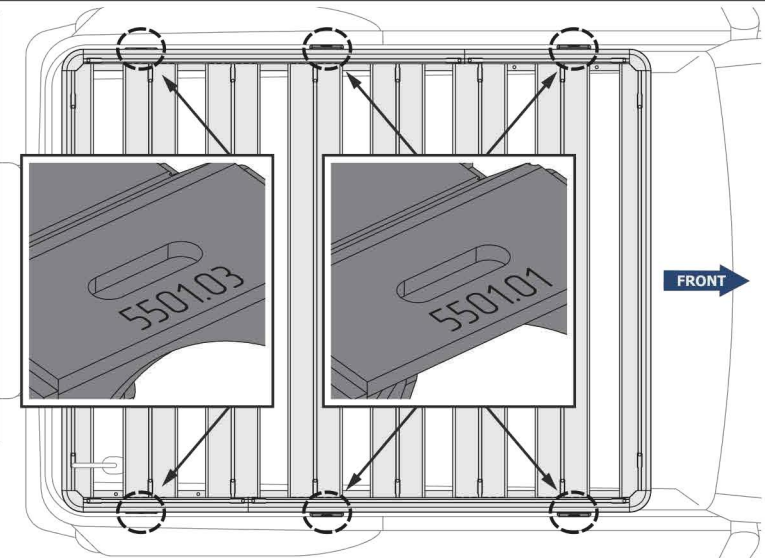

GUTTER MOUNTS
for Suzuki Jimny
3-DOOR/5-DOOR
(2018 - present)

2M.5501.K

1  M8x20 x18	2  M8x30 x6
3  M8 x18	4  Ø8 x18
5  Ø8 x24	6  M8 x6
7  x6	