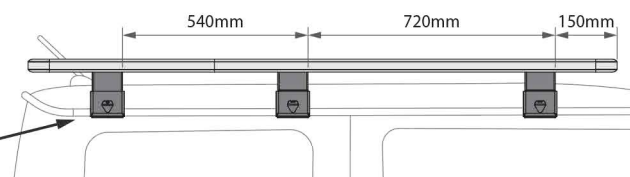

GUTTER MOUNTS
for Suzuki Jimny
3-DOOR/5-DOOR
(2018 - present)

2M.5501.K

1  M8x20 x18	2  M8x30 x6
3  M8 x18	4  Ø8 x18
5  Ø8 x24	6  M8 x6
7  x6	