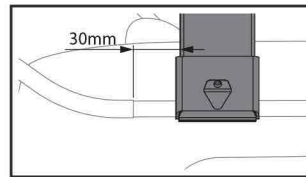

GUTTER MOUNTS
for Suzuki Jimny
3-DOOR/5-DOOR
(2018 - present)

2M.5501.K

1  M8x20 x18	2  M8x30 x6
3  M8 x18	4  Ø8 x18
5  Ø8 x24	6  M8 x6
7  x6	