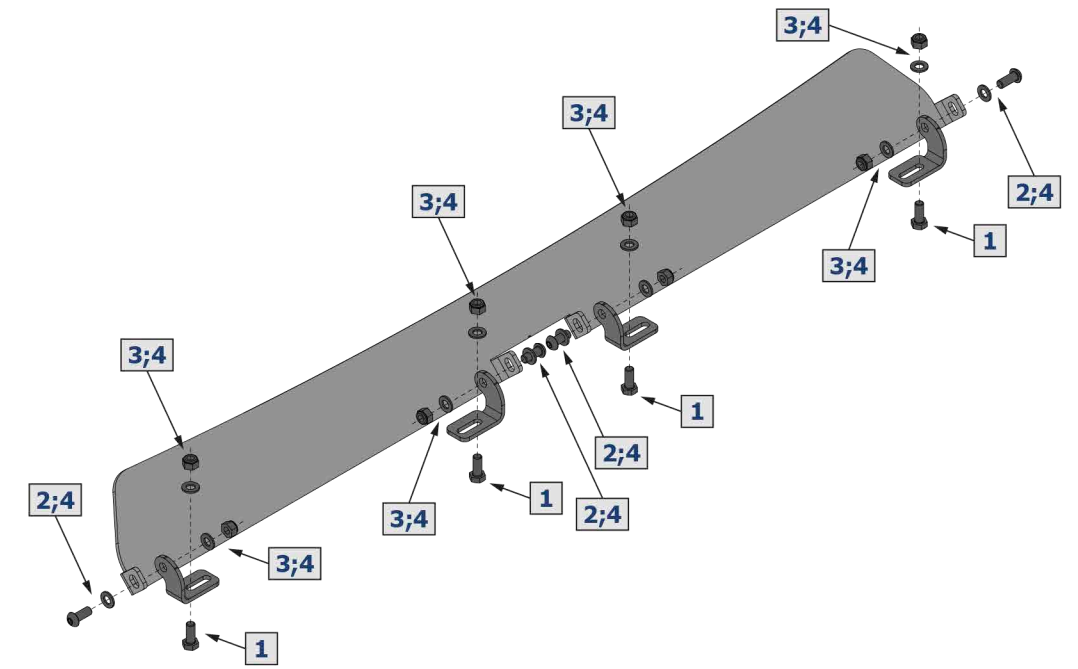

WIND DEFLECTOR
for RIVAL MODULAR RACK
1190mm-1270mm

2MD.0019.1

1		2		3		4	
M8x20	x4	M8x20	x4	M8	x8	ø8	x12