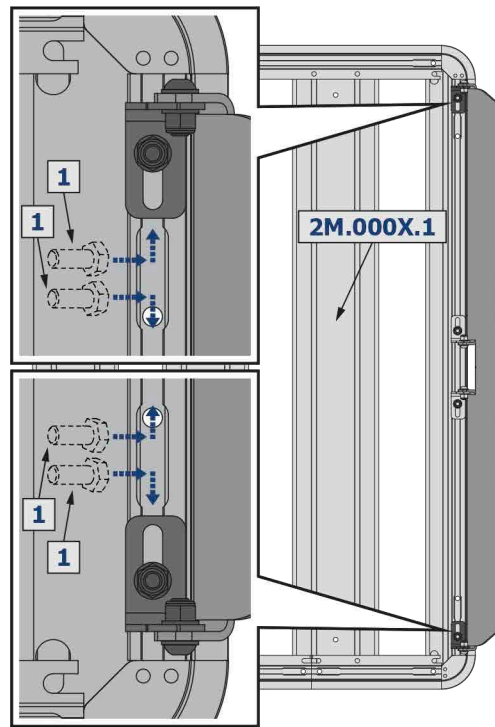

WIND DEFLECTOR
for RIVAL MODULAR RACK
1190mm-1270mm

2MD.0019.1

1		2		3		4	
M8x20	x4	M8x20	x4	M8	x8	ø8	x12