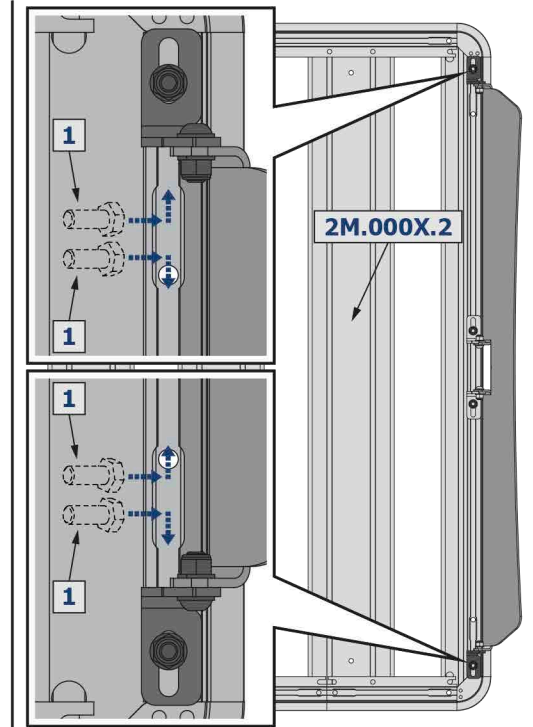

WIND DEFLECTOR
for RIVAL MODULAR RACK
1190mm-1270mm

2MD.0019.1

1		2		3		4	
M8x20	x4	M8x20	x4	M8	x8	ø8	x12